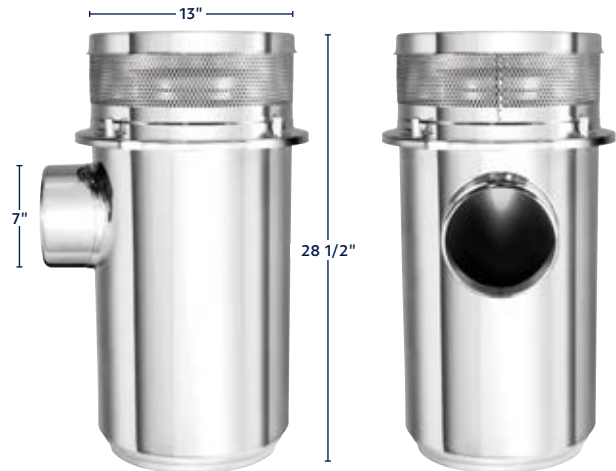

Peterbilt/Kenworth

13" Stainless Air Cleaner Housing

- Highly polished 304 stainless steel 13" air cleaner housing with 7" outlet tube.
- Air filter cartridge not included. Works with Fleetguard AF25247, and Donaldson P534816.
- Kit includes 2 mounting straps and 1 mounting plate.
- Approximate dimensions: 13" diameter, 28" tall.
- Fits various Peterbilt and Kenworth models.

Item Number	Description	Package	Pack
28202	13" Air Cleaner Housing	Boxed	1 Pc./Box