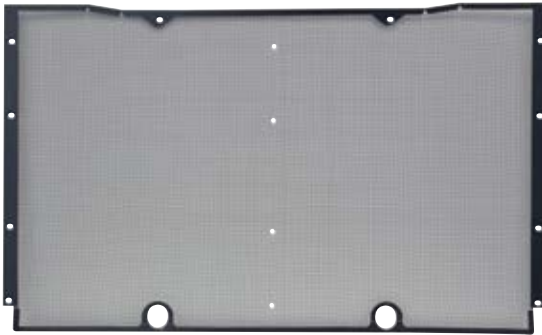

2008-2017 Freightliner Cascadia
Bug Screen With Mounting Clips

- Fits OE and United Pacific grilles.

Item Number	Description	Package	Pack
21042	Bug Screen W/ Clips	Boxed	15 Pc./Box