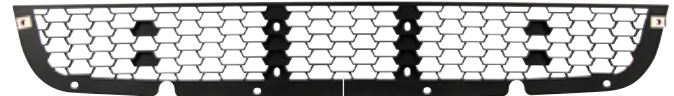

2018-2020 Freightliner Cascadia
Bumper Mesh Grille Insert

- Original style bumper center mesh grille inserts for models with one-piece style bumper mesh.
- Made of high quality injection molded plastic.
- Not recommended use on models equipped with radar unit.

Item Number	Description	Package	Pack
42487	Bumper Mesh Grille Insert	Boxed	1 Pc./Box