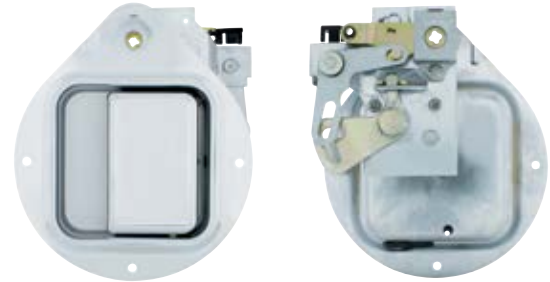

Item Number	Description	Pack	Pack
42768	Driver Side	Carded	1 Pc./Card
42769	Passenger Side	Carded	1 Pc./Card

1987-2005 Peterbilt

Chrome Exterior Sleeper Door Handle

- High quality chrome finish for durability and shine.
- Chrome plated finish with triple chrome plating process.
- OEM number: 29-03610R, 29-03610L.