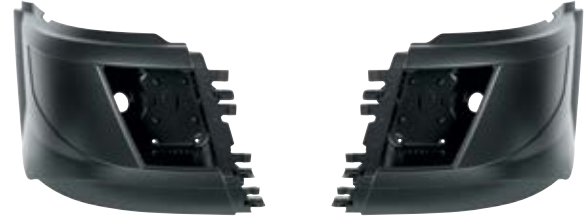

2015-2017 Volvo VNL W/ Aero Style Bumper

Bumper End W/ Fog Light Hole

- 4 screw mount with protruding center.
- OEM # 82741344/82741346.

Item Number	Description	Package	Pack
42815	Driver Side	Boxed	1 Pc./Box
42816	Passenger Side	Boxed	1 Pc./Box