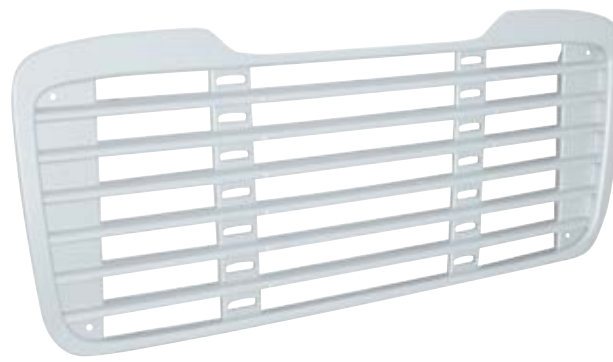

Freightliner "Business Class" M2

Chrome Grille Without Bug Screen

- Freightliner "Business Class" M2 chrome grille without bug screen.
- Approximately 46" L X 16 1/2" W.
- Replaces OEM Part Number: A17-14787-001, A17-14104-001.

Item Number	Description	Package	Pack
21199	Silver Grille	Boxed	1 Pc./Box