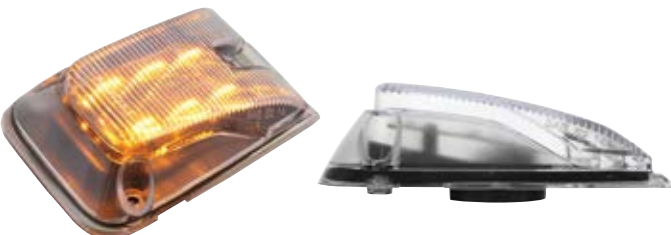

Volvo

6 LED Side Indicator Light

- 6 LED side indicator light with clear lens.
- Fits various Volvo models and years.
- Epoxy coated fully sealed electronics, OEM plug.

Item Number	LED	Lens	OEM	Pack
36884	6 Amber	Clear	20895320	1 Pc./Card