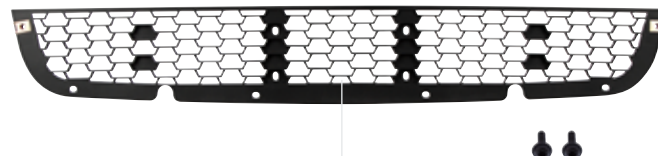

2018-2020 Freightliner Cascadia

Bumper Mesh Grille Insert

- Original style bumper center mesh grille inserts for models with one-piece style bumper mesh.
- Made of high quality injection molded plastic.
- Not recommended use on models equipped with radar unit.

Item Number	Description	Package	Pack
42487	Bumper Mesh Grille Insert	Boxed	1 Pc./Box