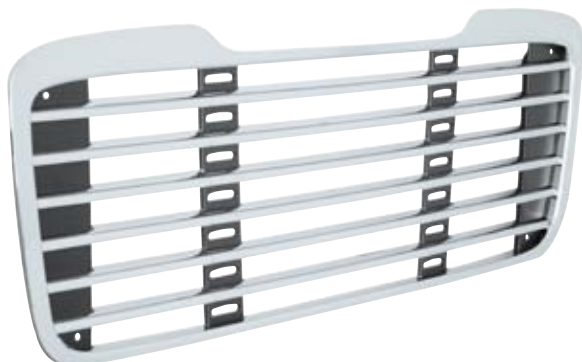

Item Number	Description	Package	Pack
21205	Silver Grille W/ Bug Screen	Boxed	1 Pc./Box

Freightliner FL 60/70/80/106/112

Black Grille With Bug Screen

- Black grille with bug screen for Freightliner FL 60/70/80/106/112.
- Approximately 44 1/2" L X 20 1/4" W.
- OEM number: A17-12935-000, A17-12935-001, A17-12935-002, A17-12935-003, A17-14768-000.

Item Number	Description	Package	Pack
21468	Black Grille W/ Bug Screen	Boxed	1 Pc./Box

Freightliner "Business Class" M2

Chrome Grille Without Bug Screen

- Freightliner "Business Class" M2 chrome grille without bug screen.
- Approximately 46" L X 16 1/2" W.
- Replaces OEM Part Number: A17-14787-001, A17-14104-001.

Item Number	Description	Package	Pack
21198	Chrome Grille	Boxed	1 Pc./Box

Freightliner "Business Class" M2

Chrome Grille Without Bug Screen

- Freightliner "Business Class" M2 chrome grille without bug screen.
- Approximately 46" L X 16 1/2" W.
- Replaces OEM Part Number: A17-14787-001, A17-14104-001.