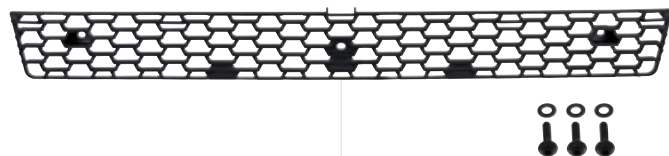

2018-2020 Freightliner Cascadia

Lower Mesh Grille Insert

- Replace OEM number: A17-20845-000.
- Mounting hardware included.

Item Number	Description	Package	Pack
42484	Lower Mesh Grille Insert	Boxed	1 Pc./Box