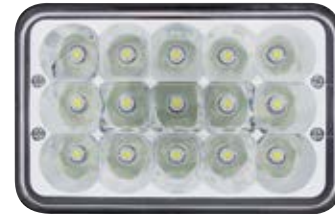

4"X6" Rectangular

ULTRALIT - 15 High Power LED Headlight

- Super bright 3 watt LED dual function rectangular light with crystal clear lens.
- Rated output at 1,100 lumens on low, and 2,000 lumens on high.
- Works on any 12-24V DC applications.
- Die-cast housing provides maximum protection from the elements.
- Fits OEM housing, plugs into existing wiring harness.
- For off-road use only.

Item Number	Description	Package	Pack
34124	15 LED Headlight	Boxed	1 Pc./Box