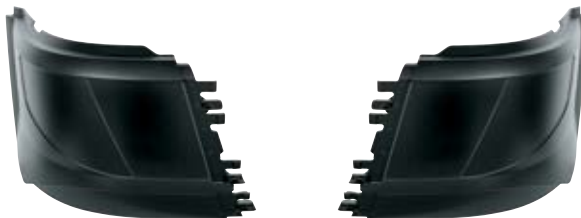

2015-2017 Volvo VNL Short Hood W/ Aero Style Bumper

Bumper End W/O Fog Light Hole

- 4 screw mount with protruding center.
- OEM # 82741354/82741352.

Item Number	Description	Package	Pack
42817	Driver Side	Boxed	1 Pc./Box
42818	Passenger Side	Boxed	1 Pc./Box