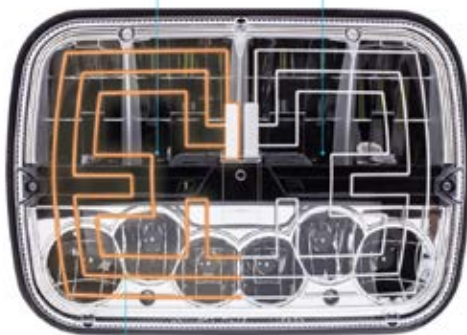

High Power LED High Power LED